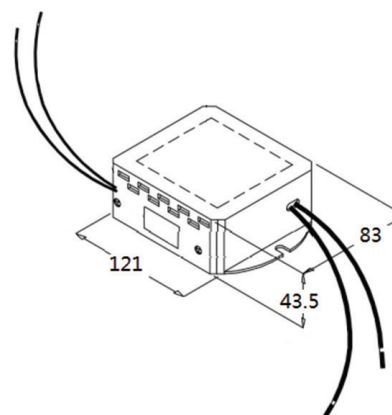

E4 (DC) - Standard