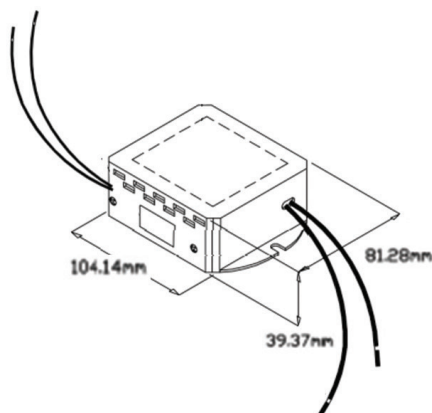

E3 (-DS Models Only) - Standard