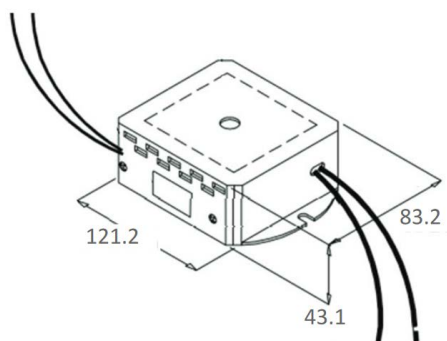

MECHANICAL SPECIFICATIONS

Available Form Factors	Dimensions
Standard "E2" (AC Models)	121.2X83.2X43.1mm
Standard "E4" (DC Models)	121X83X43.5mm
Standard "E3" (-DS Models Only)	104.1X81.3X39.4mm
"G2" Indoor Remote Enclosure	233.1X85.5X48.9mm
"G3" Outdoor Remote Enclosure	280x103x56mm

E2 (AC) - Standard