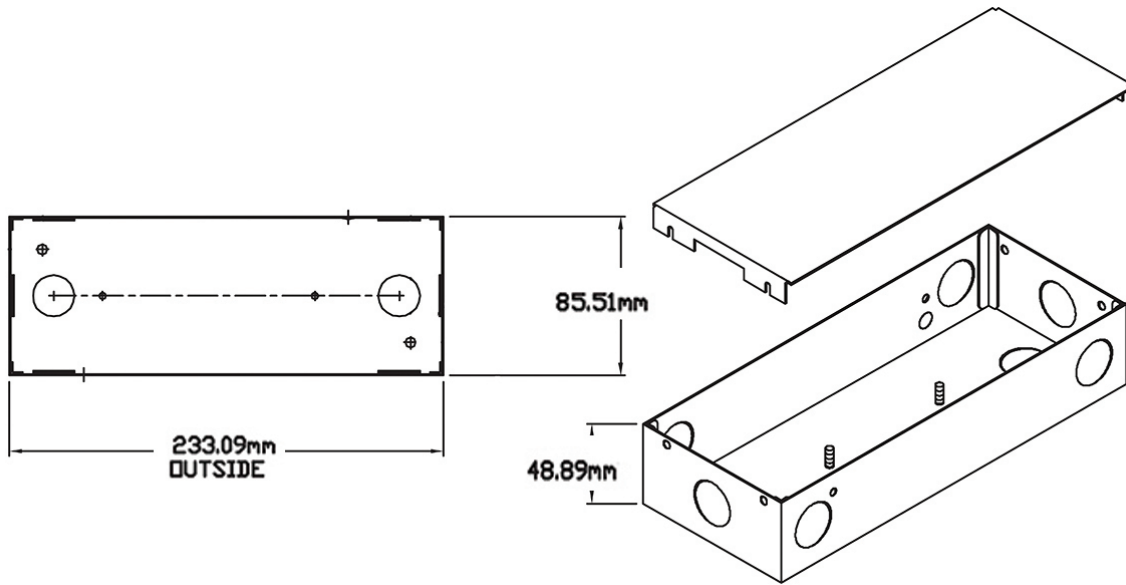

G2 - REMOTE (RE) INDOOR ENCLOSURE - UL LISTED