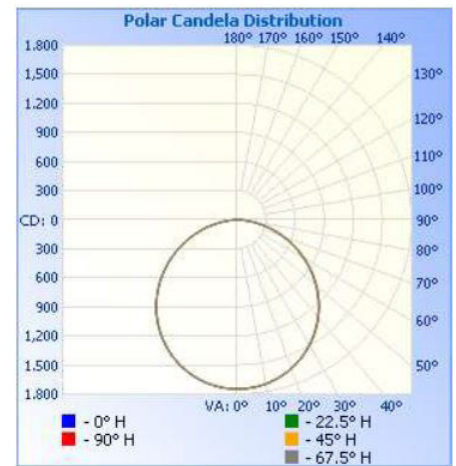

### Lighting Data

Lumens: Select (3900, 4550, 5200)

Lumens Per Watt: 130 lm/W

Color Correlated Temperature (CCT): Select (3500K, 4000K, 5000K)

Dimmable: 0-10V

Color Rendering Index (CRI): >80

L70: 75000 hours

## Physical Dimensions

**2x2 Models** 23.74"L x 23.74"W x 1.50"H

**2x4 Models** 47.72"L x 23.74"W x 1.50"H

## Photometric Characteristics

\*Example of 2x2