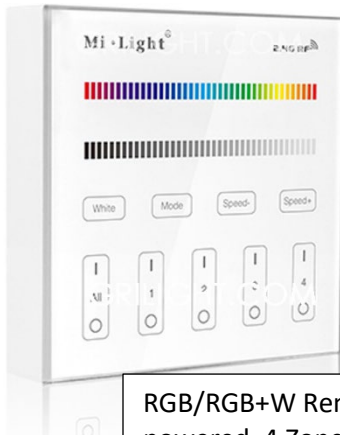

## RGB REMOTES

RGB+CCT Remote: Battery powered, 4 Zone remote control for 5 in 1 RGB controller

LLP-ML-REM-B3AAA

RGB/RGB+W Remote: Battery powered, 4 Zone remote control for 5 in 1 RGB controller

5 in 1 Controller that works with the two remotes above