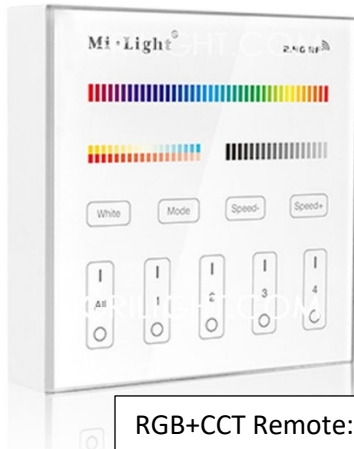

## RGB REMOTES

RGB+CCT Remote: Battery powered, 4 Zone remote control for 5 in 1 RGB controller

LLP-ML-REM-B3AAA

RGB/RGB+W Remote: Battery powered, 4 Zone remote control for 5 in 1 RGB controller

5 in 1 Controller that works with the two remotes above