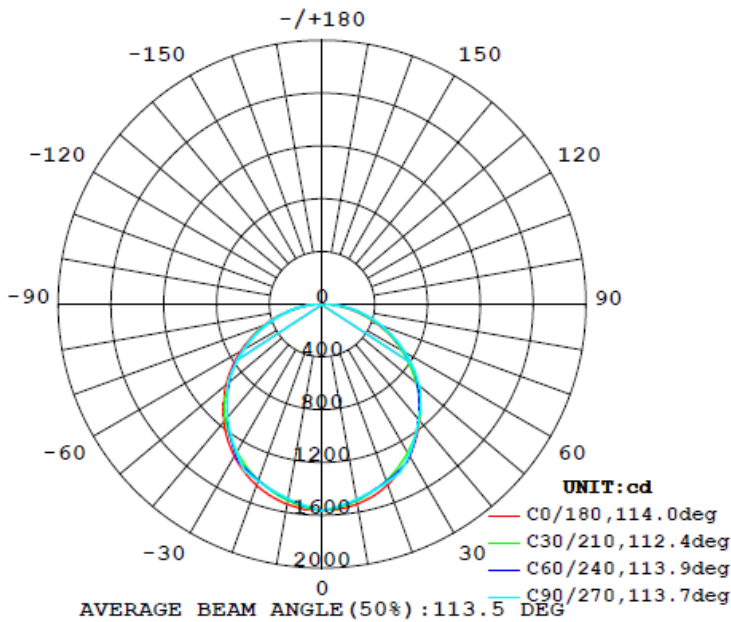

2x2 15W

Flux out: 1471 lm

Note: The Curves indicate the illuminated area and the average illumination when the luminaire is at different distance.

2x2 19W

Flux out: 1866 lm

Note: The Curves indicate the illuminated area and the average illumination when the luminaire is at different distance.

2x2 24W

Note: The Curves indicate the illuminated area and the average illumination when the luminaire is at different distance.

2x2 29W

Note: The Curves indicate the illuminated area and the average illumination when the luminaire is at different distance.

2x4 29W

Flux out: 2911 lm

Note: The Curves indicate the illuminated area and the average illumination when the luminaire is at different distance.

2x4 34W

Flux out: 3288 lm

Note: The Curves indicate the illuminated area and the average illumination when the luminaire is at different distance.

2x4 39W

Note: The Curves indicate the illuminated area and the average illumination when the luminaire is at different distance.

2x4 49W

Note: The Curves indicate the illuminated area and the average illumination when the luminaire is at different distance.