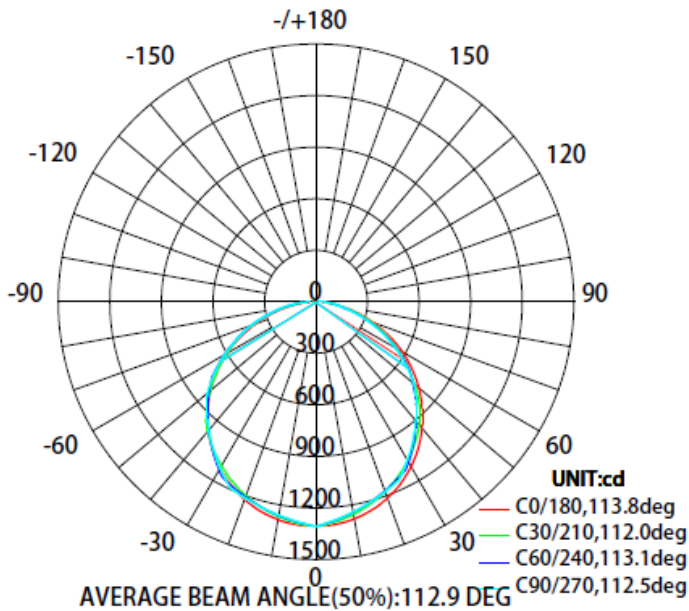

1x4 15W

Flux out: 1546 lm

Note: The Curves indicate the illuminated area and the average illumination when the luminaire is at different distance.

1x4 19W

Flux out: 1884 lm

Note: The Curves indicate the illuminated area and the average illumination when the luminaire is at different distance.

1x4 24W

Flux out: 2225 lm

Note: The Curves indicate the illuminated area and the average illumination when the luminaire is at different distance.

1x4 29W

Flux out: 2673 lm

Note: The Curves indicate the illuminated area and the average illumination when the luminaire is at different distance.

2x2 15W

Flux out: 1471 lm

Note: The Curves indicate the illuminated area and the average illumination when the luminaire is at different distance.

2x2 19W

Flux out: 1866 lm

Note: The Curves indicate the illuminated area and the average illumination when the luminaire is at different distance.

2x2 24W

Note: The Curves indicate the illuminated area and the average illumination when the luminaire is at different distance.

2x2 29W

Note: The Curves indicate the illuminated area and the average illumination when the luminaire is at different distance.