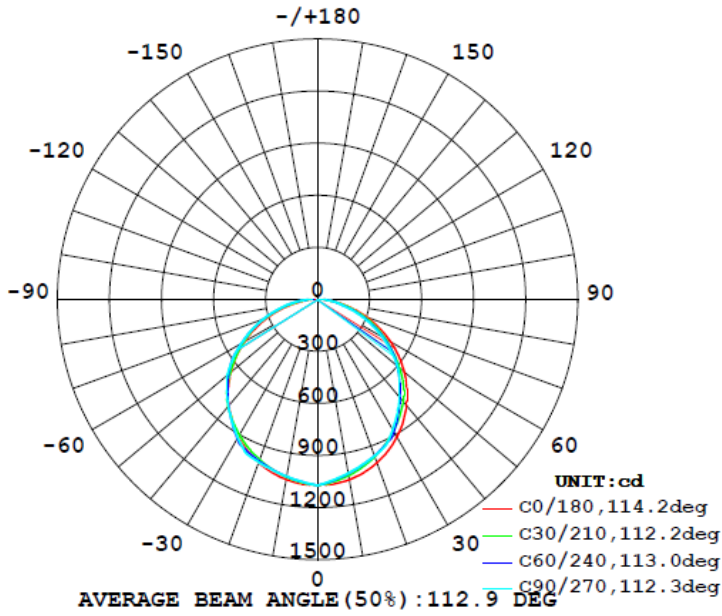

1x4 15W

Flux out: 1546 lm

Note: The Curves indicate the illuminated area and the average illumination when the luminaire is at different distance.

1x4 19W

Flux out: 1884 lm

Note: The Curves indicate the illuminated area and the average illumination when the luminaire is at different distance.

1x4 24W

Flux out: 2225 lm

Note: The Curves indicate the illuminated area and the average illumination when the luminaire is at different distance.

1x4 29W

Flux out: 2673 lm

Note: The Curves indicate the illuminated area and the average illumination when the luminaire is at different distance.

2x2 15W

Flux out: 1471 lm

Note: The Curves indicate the illuminated area and the average illumination when the luminaire is at different distance.

2x2 19W

Flux out: 1866 lm

Note: The Curves indicate the illuminated area and the average illumination when the luminaire is at different distance.

2x2 24W

Note: The Curves indicate the illuminated area and the average illumination when the luminaire is at different distance.

2x2 29W

Note: The Curves indicate the illuminated area and the average illumination when the luminaire is at different distance.