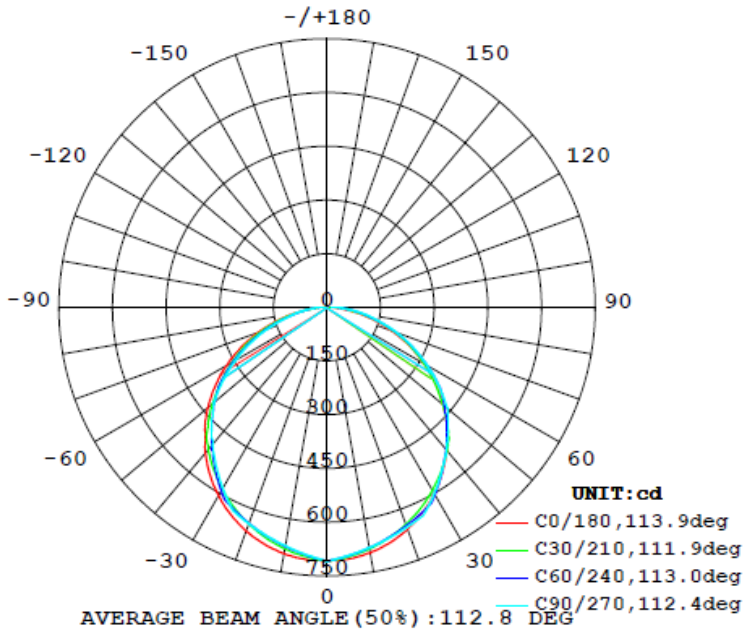

1x4 15W

Flux out: 1546 lm

Note: The Curves indicate the illuminated area and the average illumination when the luminaire is at different distance.

1x4 19W

Flux out: 1884 lm

Note: The Curves indicate the illuminated area and the average illumination when the luminaire is at different distance.

1x4 24W

Flux out: 2225 lm

Note: The Curves indicate the illuminated area and the average illumination when the luminaire is at different distance.

1x4 29W

Flux out: 2673 lm

Note: The Curves indicate the illuminated area and the average illumination when the luminaire is at different distance.

2x2 15W

Flux out: 1471 lm

Note: The Curves indicate the illuminated area and the average illumination when the luminaire is at different distance.

2x2 19W

Flux out: 1866 lm

Note: The Curves indicate the illuminated area and the average illumination when the luminaire is at different distance.

2x2 24W

Note: The Curves indicate the illuminated area and the average illumination when the luminaire is at different distance.

2x2 29W

Note: The Curves indicate the illuminated area and the average illumination when the luminaire is at different distance.