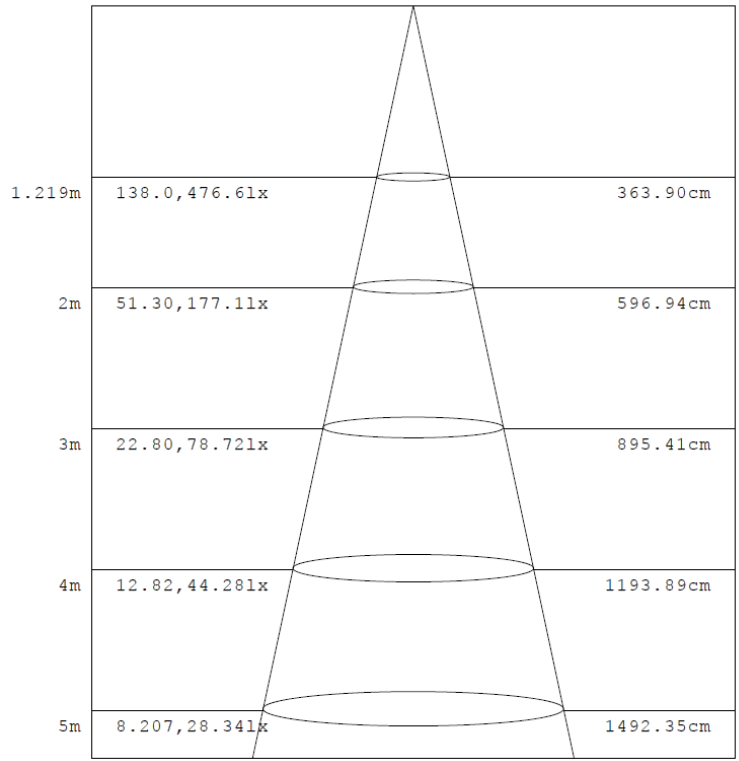

1x4 15W

Flux out: 1546 lm

Note: The Curves indicate the illuminated area and the average illumination when the luminaire is at different distance.

1x4 19W

Flux out: 1884 lm

Note: The Curves indicate the illuminated area and the average illumination when the luminaire is at different distance.

1x4 24W

Flux out: 2225 lm

Note: The Curves indicate the illuminated area and the average illumination when the luminaire is at different distance.

1x4 29W

Flux out: 2673 lm

Note: The Curves indicate the illuminated area and the average illumination when the luminaire is at different distance.

2x2 15W

Flux out: 1471 lm

Note: The Curves indicate the illuminated area and the average illumination when the luminaire is at different distance.

2x2 19W

Flux out: 1866 lm

Note: The Curves indicate the illuminated area and the average illumination when the luminaire is at different distance.

2x2 24W

Note: The Curves indicate the illuminated area and the average illumination when the luminaire is at different distance.

2x2 29W

Note: The Curves indicate the illuminated area and the average illumination when the luminaire is at different distance.