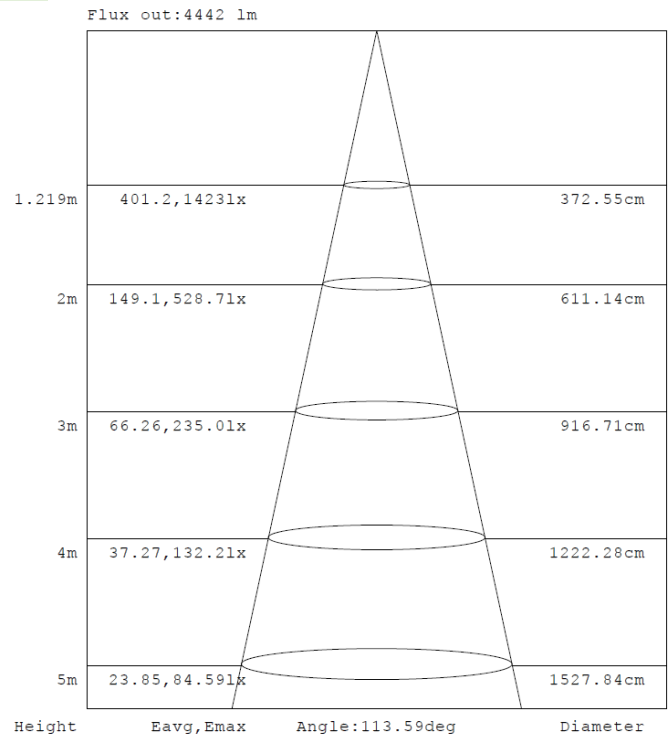

2x2 15W

Flux out: 1471 lm

Note: The Curves indicate the illuminated area and the average illumination when the luminaire is at different distance.

2x2 19W

Flux out: 1866 lm

Note: The Curves indicate the illuminated area and the average illumination when the luminaire is at different distance.

2x2 24W

Note: The Curves indicate the illuminated area and the average illumination when the luminaire is at different distance.

2x2 29W

Note: The Curves indicate the illuminated area and the average illumination when the luminaire is at different distance.

2x4 29W

Flux out: 2911 lm

Note: The Curves indicate the illuminated area and the average illumination when the luminaire is at different distance.

2x4 34W

Flux out: 3288 lm

Note: The Curves indicate the illuminated area and the average illumination when the luminaire is at different distance.

2x4 39W

Note: The Curves indicate the illuminated area and the average illumination when the luminaire is at different distance.

2x4 49W

Note: The Curves indicate the illuminated area and the average illumination when the luminaire is at different distance.