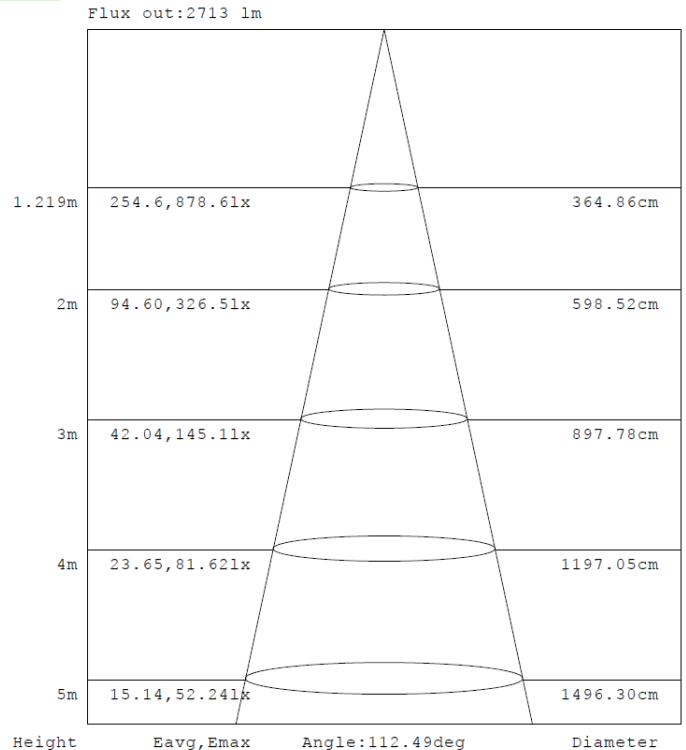

1x4 24W

Flux out: 2225 lm

Note: The Curves indicate the illuminated area and the average illumination when the luminaire is at different distance.

1x4 29W

Flux out: 2673 lm

Note: The Curves indicate the illuminated area and the average illumination when the luminaire is at different distance.

2x2 15W

Flux out: 1471 lm

Note: The Curves indicate the illuminated area and the average illumination when the luminaire is at different distance.

2x2 19W

Flux out: 1866 lm

Note: The Curves indicate the illuminated area and the average illumination when the luminaire is at different distance.

2x2 24W

Note: The Curves indicate the illuminated area and the average illumination when the luminaire is at different distance.

2x2 29W

Note: The Curves indicate the illuminated area and the average illumination when the luminaire is at different distance.

2x4 39W

Note: The Curves indicate the illuminated area and the average illumination when the luminaire is at different distance.

2x4 49W

Note: The Curves indicate the illuminated area and the average illumination when the luminaire is at different distance.