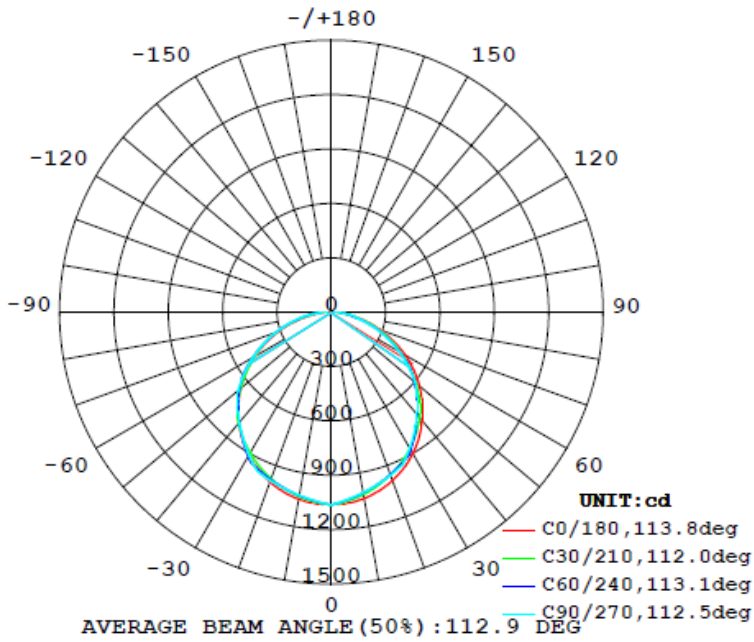

1x4 15W

Flux out: 1546 lm

Note: The Curves indicate the illuminated area and the average illumination when the luminaire is at different distance.

1x4 19W

Flux out: 1884 lm

Note: The Curves indicate the illuminated area and the average illumination when the luminaire is at different distance.

1x4 24W

Flux out: 2225 lm

Note: The Curves indicate the illuminated area and the average illumination when the luminaire is at different distance.

1x4 29W

Flux out: 2673 lm

Note: The Curves indicate the illuminated area and the average illumination when the luminaire is at different distance.

2x2 15W

Flux out: 1471 lm

Note: The Curves indicate the illuminated area and the average illumination when the luminaire is at different distance.

2x2 19W

Flux out: 1866 lm

Note: The Curves indicate the illuminated area and the average illumination when the luminaire is at different distance.

2x2 24W

Note: The Curves indicate the illuminated area and the average illumination when the luminaire is at different distance.

2x2 29W

Note: The Curves indicate the illuminated area and the average illumination when the luminaire is at different distance.