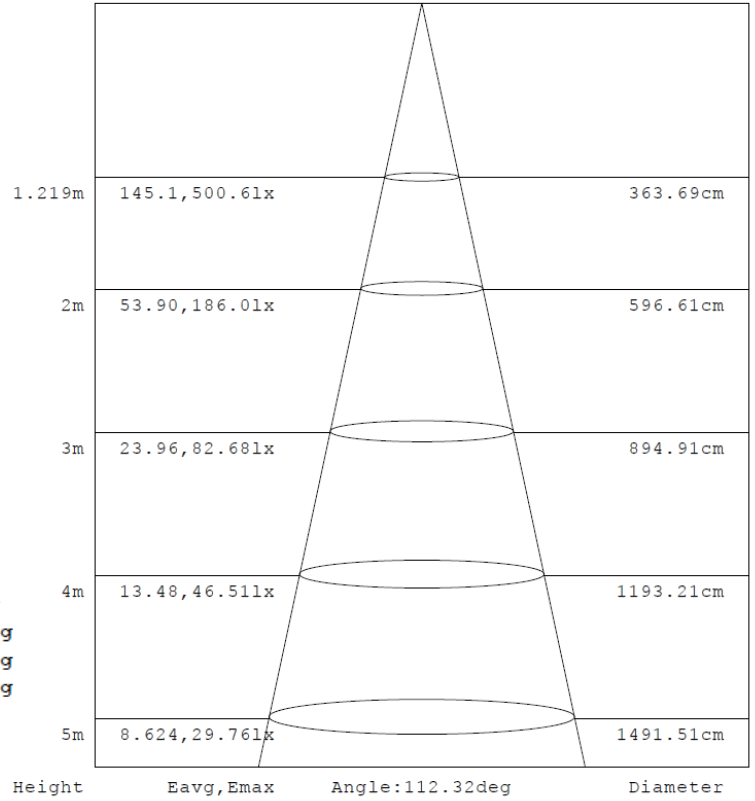

MEASUREMENTS

MODEL	QUANTITY	WEIGHT	UPC CODE
LLP-LO-PL-1X4-MWMCCT-HL-[Blank,EM]-[Blank,MS]	1	5.4 lbs	00815586028924
LLP-LO-PL-2X2-MWMCCT-HL-[Blank,EM]-[Blank,MS]	1	5.05 lbs	00815586028931
LLP-LO-PL-2X4-MWMCCT-HL-[Blank,EM]-[Blank,MS]	1	10.3 lbs	00815586028948

1x4 15W

Flux out: 1546 lm

Note: The Curves indicate the illuminated area and the average illumination when the luminaire is at different distance.

1x4 19W

Flux out: 1884 lm

Note: The Curves indicate the illuminated area and the average illumination when the luminaire is at different distance.

2x2 24W

Note: The Curves indicate the illuminated area and the average illumination when the luminaire is at different distance.

2x2 29W

Note: The Curves indicate the illuminated area and the average illumination when the luminaire is at different distance.

2x4 39W

Note: The Curves indicate the illuminated area and the average illumination when the luminaire is at different distance.

2x4 49W

Note: The Curves indicate the illuminated area and the average illumination when the luminaire is at different distance.