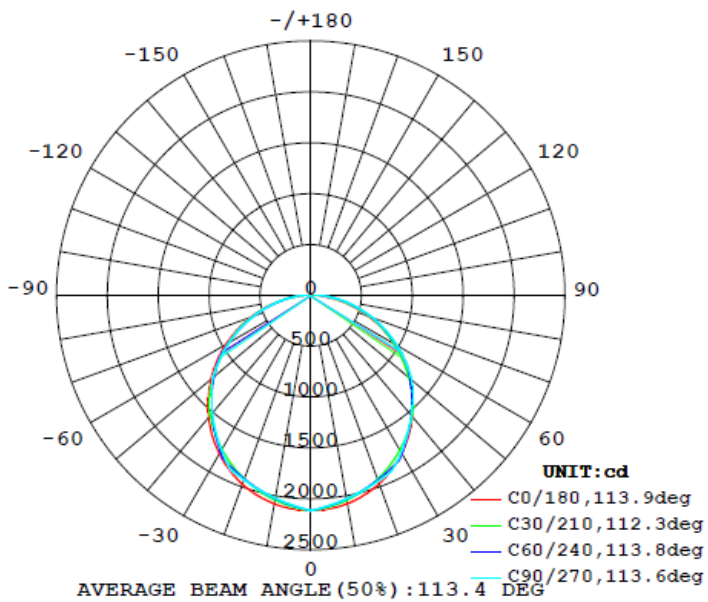

2x2 15W

Flux out: 1471 lm

Note: The Curves indicate the illuminated area and the average illumination when the luminaire is at different distance.

2x2 19W

Flux out: 1866 lm

Note: The Curves indicate the illuminated area and the average illumination when the luminaire is at different distance.

2x2 24W

Note: The Curves indicate the illuminated area and the average illumination when the luminaire is at different distance.

2x2 29W

Note: The Curves indicate the illuminated area and the average illumination when the luminaire is at different distance.

2x4 29W

Flux out: 2911 lm

Note: The Curves indicate the illuminated area and the average illumination when the luminaire is at different distance.

2x4 34W

Flux out: 3288 lm

Note: The Curves indicate the illuminated area and the average illumination when the luminaire is at different distance.

2x4 39W

Note: The Curves indicate the illuminated area and the average illumination when the luminaire is at different distance.

2x4 49W

Note: The Curves indicate the illuminated area and the average illumination when the luminaire is at different distance.