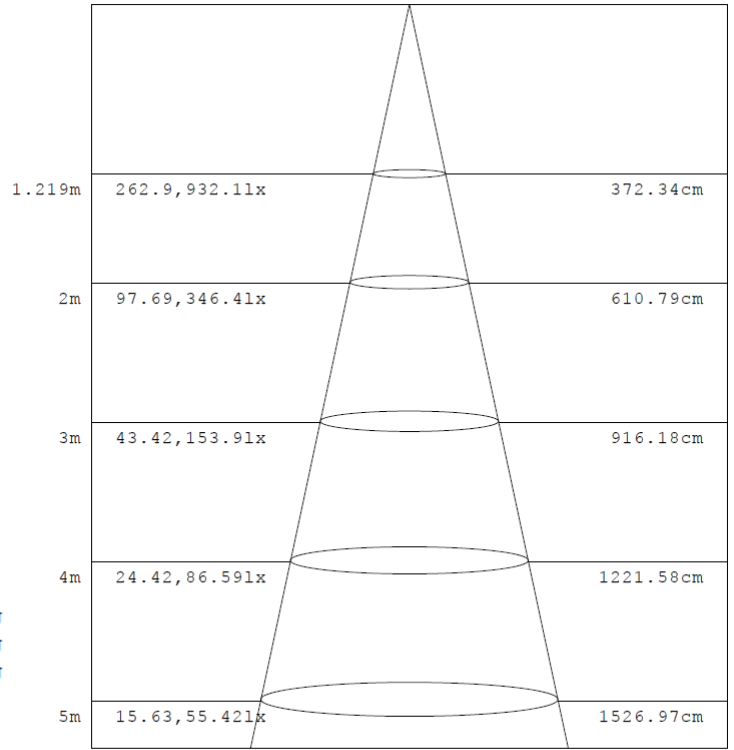

2x2 15W

Flux out: 1471 lm

Note: The Curves indicate the illuminated area and the average illumination when the luminaire is at different distance.

2x2 19W

Flux out: 1866 lm

Note: The Curves indicate the illuminated area and the average illumination when the luminaire is at different distance.

2x2 24W

Note: The Curves indicate the illuminated area and the average illumination when the luminaire is at different distance.

2x2 29W

Note: The Curves indicate the illuminated area and the average illumination when the luminaire is at different distance.

2x4 29W

Flux out: 2911 lm

Note: The Curves indicate the illuminated area and the average illumination when the luminaire is at different distance.

2x4 34W

Flux out: 3288 lm

Note: The Curves indicate the illuminated area and the average illumination when the luminaire is at different distance.

2x4 39W

Note: The Curves indicate the illuminated area and the average illumination when the luminaire is at different distance.

2x4 49W

Note: The Curves indicate the illuminated area and the average illumination when the luminaire is at different distance.