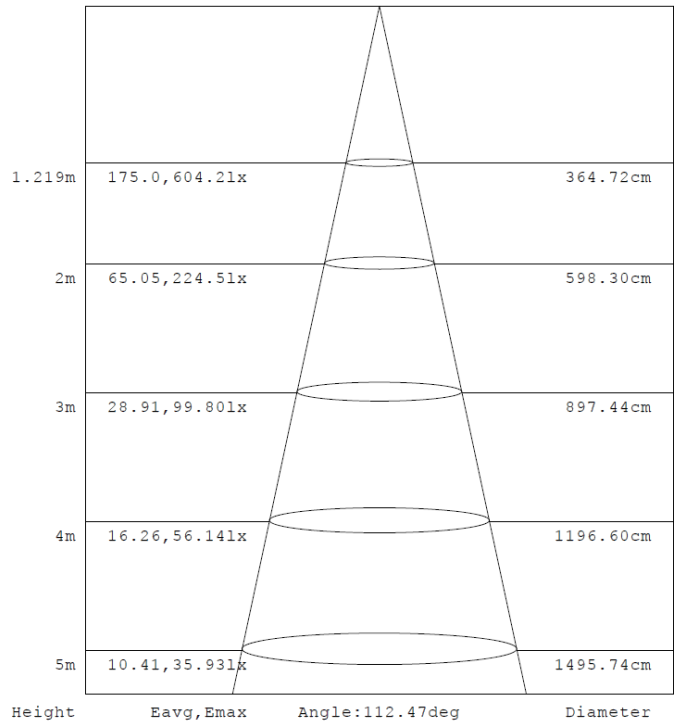

1x4 24W

Flux out: 2225 lm

Note: The Curves indicate the illuminated area and the average illumination when the luminaire is at different distance.

1x4 29W

Flux out: 2673 lm

Note: The Curves indicate the illuminated area and the average illumination when the luminaire is at different distance.

2x2 15W

Flux out: 1471 lm

Note: The Curves indicate the illuminated area and the average illumination when the luminaire is at different distance.

2x2 19W

Flux out: 1866 lm

Note: The Curves indicate the illuminated area and the average illumination when the luminaire is at different distance.

2x2 24W

Note: The Curves indicate the illuminated area and the average illumination when the luminaire is at different distance.

2x2 29W

Note: The Curves indicate the illuminated area and the average illumination when the luminaire is at different distance.

2x4 39W

Note: The Curves indicate the illuminated area and the average illumination when the luminaire is at different distance.

2x4 49W

Note: The Curves indicate the illuminated area and the average illumination when the luminaire is at different distance.