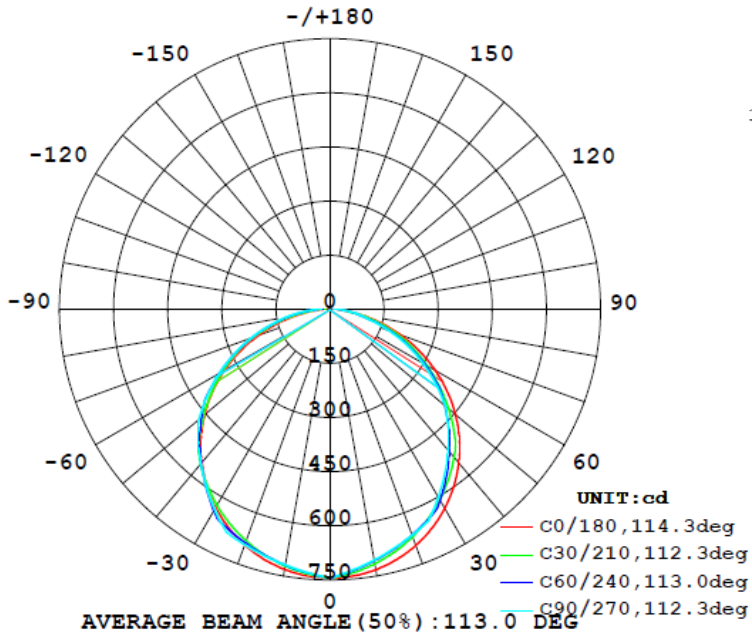

Series	Size	1x4 Wattage	2x2 Wattage	2x4 Wattage
LLLP-LO-XX	14 = 1x4 22 = 2x2 24 = 2x4	15W 19W 24W 29W	15W 19W 24W 29W	29W 34W 39W 49W
Color Temperature	Type	Optional		
3500K 4000K 5000K	HL = High Lumen	EM = emergency backup MS = motion sensor		

1x4 15W

Flux out: 1546 lm

Note: The Curves indicate the illuminated area and the average illumination when the luminaire is at different distance.

1x4 19W

Flux out: 1884 lm

Note: The Curves indicate the illuminated area and the average illumination when the luminaire is at different distance.

1x4 24W

Flux out: 2225 lm

Note: The Curves indicate the illuminated area and the average illumination when the luminaire is at different distance.

1x4 29W

Flux out: 2673 lm

Note: The Curves indicate the illuminated area and the average illumination when the luminaire is at different distance.

2x4 39W

Note: The Curves indicate the illuminated area and the average illumination when the luminaire is at different distance.

2x4 49W

Note: The Curves indicate the illuminated area and the average illumination when the luminaire is at different distance.