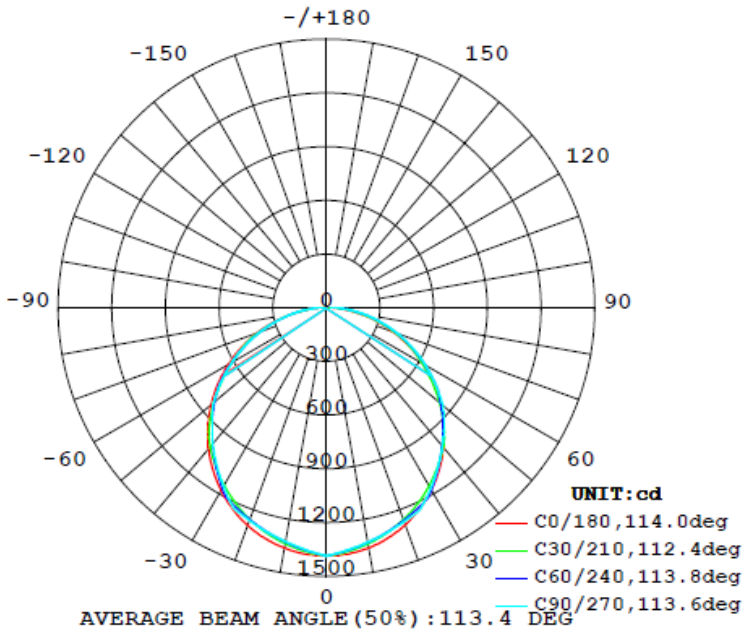

1x4 24W

Flux out: 2225 lm

Note: The Curves indicate the illuminated area and the average illumination when the luminaire is at different distance.

1x4 29W

Flux out: 2673 lm

Note: The Curves indicate the illuminated area and the average illumination when the luminaire is at different distance.

2x2 15W

Flux out: 1471 lm

Note: The Curves indicate the illuminated area and the average illumination when the luminaire is at different distance.

2x2 19W

Flux out: 1866 lm

Note: The Curves indicate the illuminated area and the average illumination when the luminaire is at different distance.

2x2 24W

Note: The Curves indicate the illuminated area and the average illumination when the luminaire is at different distance.

2x2 29W

Note: The Curves indicate the illuminated area and the average illumination when the luminaire is at different distance.

2x4 29W

Flux out: 2911 lm

Note: The Curves indicate the illuminated area and the average illumination when the luminaire is at different distance.

2x4 34W

Flux out: 3288 lm

Note: The Curves indicate the illuminated area and the average illumination when the luminaire is at different distance.