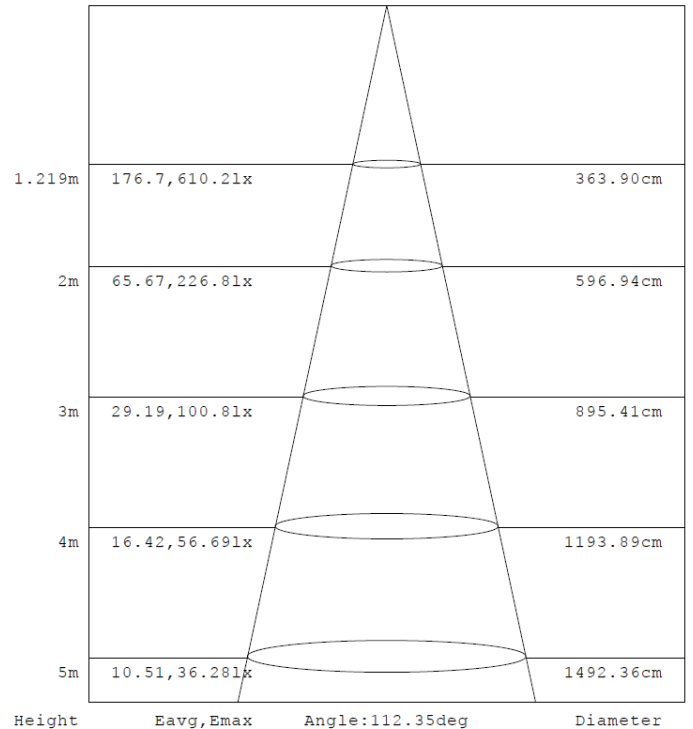

1x4 15W

Flux out: 1546 lm

Note: The Curves indicate the illuminated area and the average illumination when the luminaire is at different distance.

1x4 19W

Flux out: 1884 lm

Note: The Curves indicate the illuminated area and the average illumination when the luminaire is at different distance.

1x4 24W

Flux out: 2225 lm

Note: The Curves indicate the illuminated area and the average illumination when the luminaire is at different distance.

1x4 29W

Flux out: 2673 lm

Note: The Curves indicate the illuminated area and the average illumination when the luminaire is at different distance.

2x2 15W

Flux out: 1471 lm

Note: The Curves indicate the illuminated area and the average illumination when the luminaire is at different distance.

2x2 19W

Flux out: 1866 lm

Note: The Curves indicate the illuminated area and the average illumination when the luminaire is at different distance.

2x2 24W

Note: The Curves indicate the illuminated area and the average illumination when the luminaire is at different distance.

2x2 29W

Note: The Curves indicate the illuminated area and the average illumination when the luminaire is at different distance.