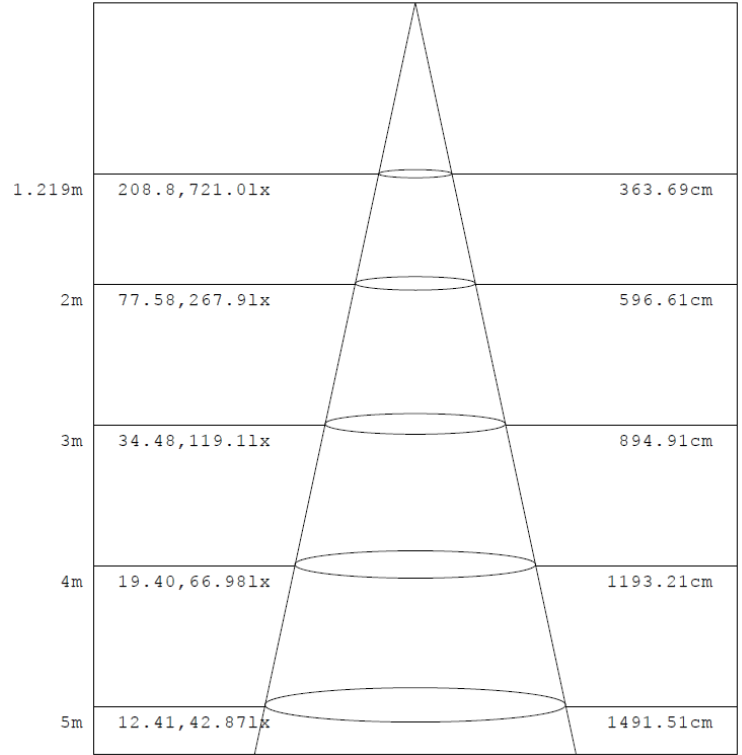

1x4 15W

Flux out: 1546 lm

Note: The Curves indicate the illuminated area and the average illumination when the luminaire is at different distance.

1x4 19W

Flux out: 1884 lm

Note: The Curves indicate the illuminated area and the average illumination when the luminaire is at different distance.

1x4 24W

Flux out: 2225 lm

Note: The Curves indicate the illuminated area and the average illumination when the luminaire is at different distance.

1x4 29W

Flux out: 2673 lm

Note: The Curves indicate the illuminated area and the average illumination when the luminaire is at different distance.

2x2 15W

Flux out: 1471 lm

Note: The Curves indicate the illuminated area and the average illumination when the luminaire is at different distance.

2x2 19W

Flux out: 1866 lm

Note: The Curves indicate the illuminated area and the average illumination when the luminaire is at different distance.

2x2 24W

Note: The Curves indicate the illuminated area and the average illumination when the luminaire is at different distance.

2x2 29W

Note: The Curves indicate the illuminated area and the average illumination when the luminaire is at different distance.