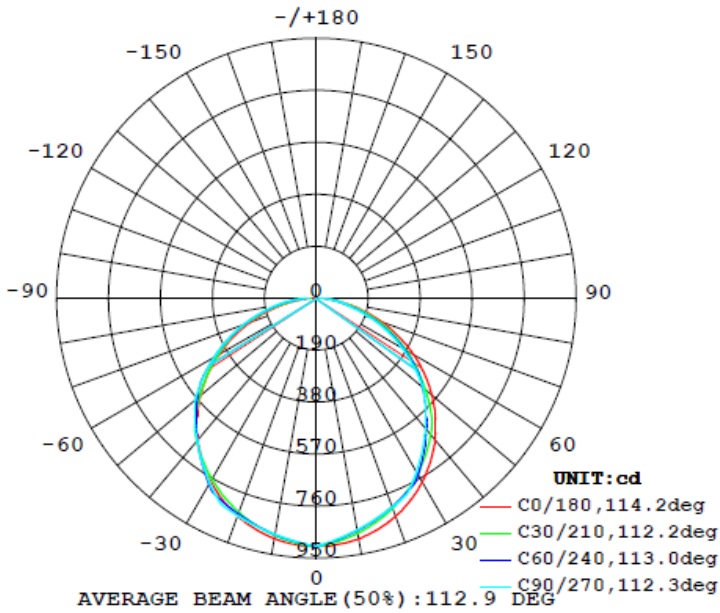

1x4 15W

Flux out: 1546 lm

Note: The Curves indicate the illuminated area and the average illumination when the luminaire is at different distance.

1x4 19W

Flux out: 1884 lm

Note: The Curves indicate the illuminated area and the average illumination when the luminaire is at different distance.

1x4 24W

Flux out: 2225 lm

Note: The Curves indicate the illuminated area and the average illumination when the luminaire is at different distance.

1x4 29W

Flux out: 2673 lm

Note: The Curves indicate the illuminated area and the average illumination when the luminaire is at different distance.

2x2 24W

Note: The Curves indicate the illuminated area and the average illumination when the luminaire is at different distance.

2x2 29W

Note: The Curves indicate the illuminated area and the average illumination when the luminaire is at different distance.

2x4 39W

Note: The Curves indicate the illuminated area and the average illumination when the luminaire is at different distance.

2x4 49W

Note: The Curves indicate the illuminated area and the average illumination when the luminaire is at different distance.