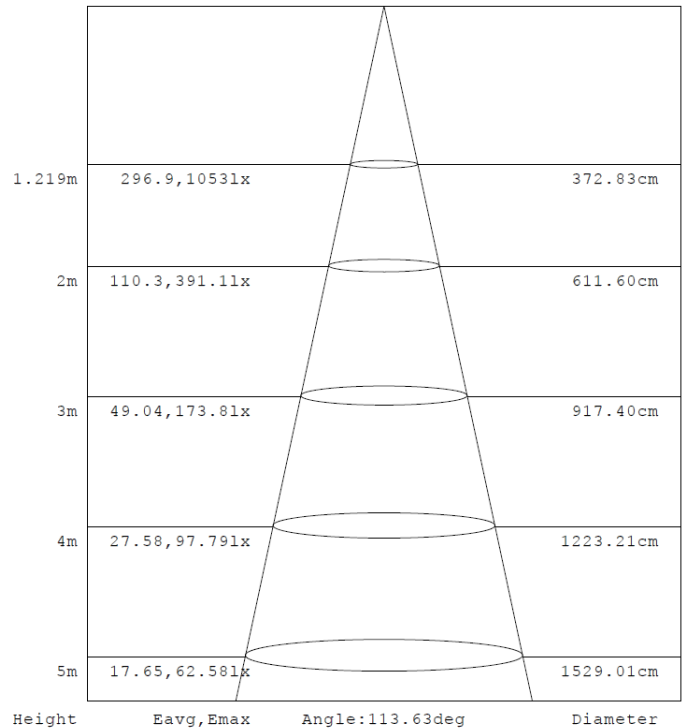

2x2 15W

Flux out: 1471 lm

Note: The Curves indicate the illuminated area and the average illumination when the luminaire is at different distance.

2x2 19W

Flux out: 1866 lm

Note: The Curves indicate the illuminated area and the average illumination when the luminaire is at different distance.

2x2 24W

Note: The Curves indicate the illuminated area and the average illumination when the luminaire is at different distance.

2x2 29W

Note: The Curves indicate the illuminated area and the average illumination when the luminaire is at different distance.

2x4 29W

Flux out: 2911 lm

Note: The Curves indicate the illuminated area and the average illumination when the luminaire is at different distance.

2x4 34W

Flux out: 3288 lm

Note: The Curves indicate the illuminated area and the average illumination when the luminaire is at different distance.

2x4 39W

Note: The Curves indicate the illuminated area and the average illumination when the luminaire is at different distance.

2x4 49W

Note: The Curves indicate the illuminated area and the average illumination when the luminaire is at different distance.