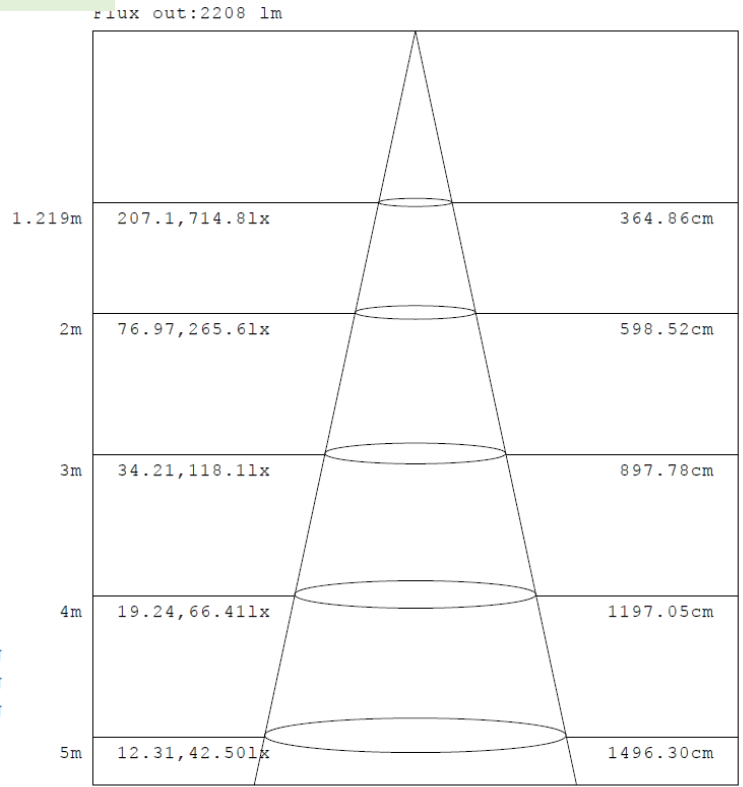

1x4 24W

Flux out: 2225 lm

Note: The Curves indicate the illuminated area and the average illumination when the luminaire is at different distance.

1x4 29W

Flux out: 2673 lm

Note: The Curves indicate the illuminated area and the average illumination when the luminaire is at different distance.

2x2 15W

Flux out: 1471 lm

Note: The Curves indicate the illuminated area and the average illumination when the luminaire is at different distance.

2x2 19W

Flux out: 1866 lm

Note: The Curves indicate the illuminated area and the average illumination when the luminaire is at different distance.

2x2 24W

Note: The Curves indicate the illuminated area and the average illumination when the luminaire is at different distance.

2x2 29W

Note: The Curves indicate the illuminated area and the average illumination when the luminaire is at different distance.

2x4 39W

Note: The Curves indicate the illuminated area and the average illumination when the luminaire is at different distance.

2x4 49W

Note: The Curves indicate the illuminated area and the average illumination when the luminaire is at different distance.