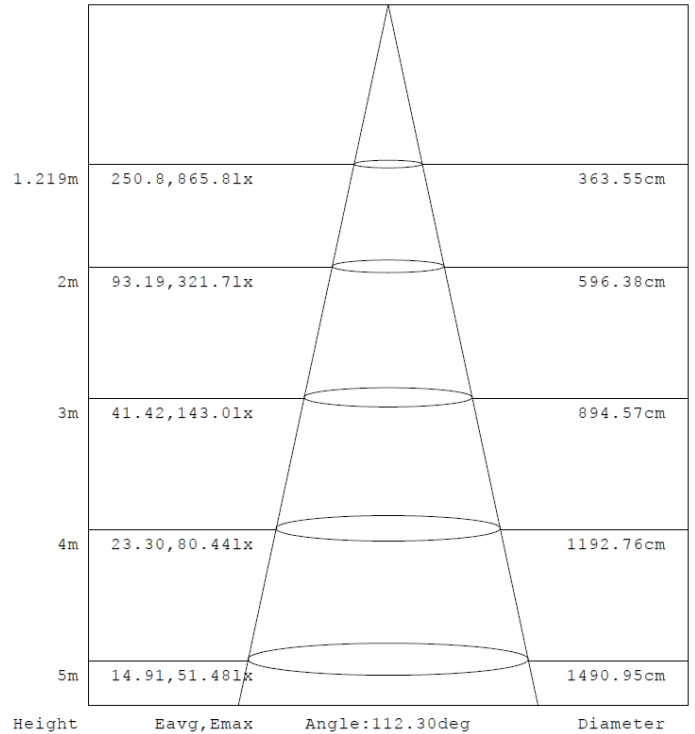

1x4 15W

Flux out: 1546 lm

Note: The Curves indicate the illuminated area and the average illumination when the luminaire is at different distance.

1x4 19W

Flux out: 1884 lm

Note: The Curves indicate the illuminated area and the average illumination when the luminaire is at different distance.

1x4 24W

Flux out: 2225 lm

Note: The Curves indicate the illuminated area and the average illumination when the luminaire is at different distance.

1x4 29W

Flux out: 2673 lm

Note: The Curves indicate the illuminated area and the average illumination when the luminaire is at different distance.

2x2 15W

Flux out: 1471 lm

Note: The Curves indicate the illuminated area and the average illumination when the luminaire is at different distance.

2x2 19W

Flux out: 1866 lm

Note: The Curves indicate the illuminated area and the average illumination when the luminaire is at different distance.

2x2 24W

Note: The Curves indicate the illuminated area and the average illumination when the luminaire is at different distance.

2x2 29W

Note: The Curves indicate the illuminated area and the average illumination when the luminaire is at different distance.