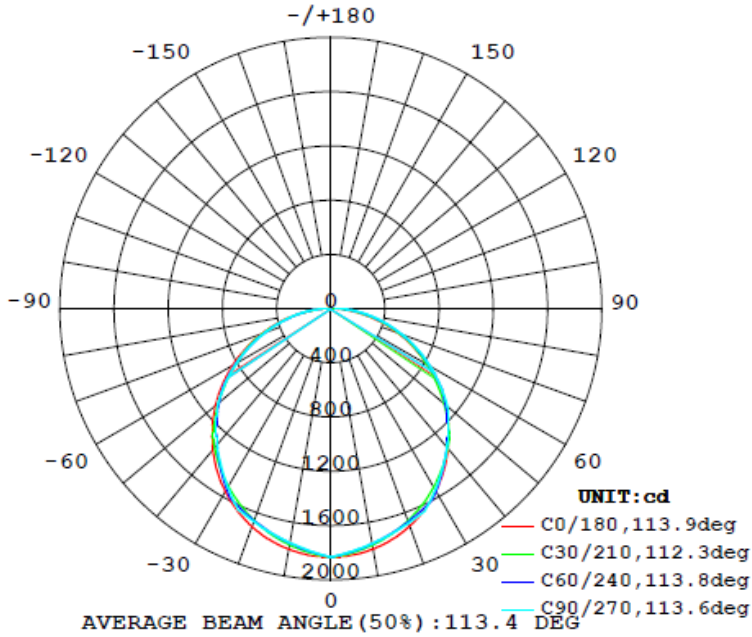

2x2 15W

Flux out: 1471 lm

Note: The Curves indicate the illuminated area and the average illumination when the luminaire is at different distance.

2x2 19W

Flux out: 1866 lm

Note: The Curves indicate the illuminated area and the average illumination when the luminaire is at different distance.

2x2 24W

Note: The Curves indicate the illuminated area and the average illumination when the luminaire is at different distance.

2x2 29W

Note: The Curves indicate the illuminated area and the average illumination when the luminaire is at different distance.

2x4 29W

Flux out: 2911 lm

Note: The Curves indicate the illuminated area and the average illumination when the luminaire is at different distance.

2x4 34W

Flux out: 3288 lm

Note: The Curves indicate the illuminated area and the average illumination when the luminaire is at different distance.

2x4 39W

Note: The Curves indicate the illuminated area and the average illumination when the luminaire is at different distance.

2x4 49W

Note: The Curves indicate the illuminated area and the average illumination when the luminaire is at different distance.