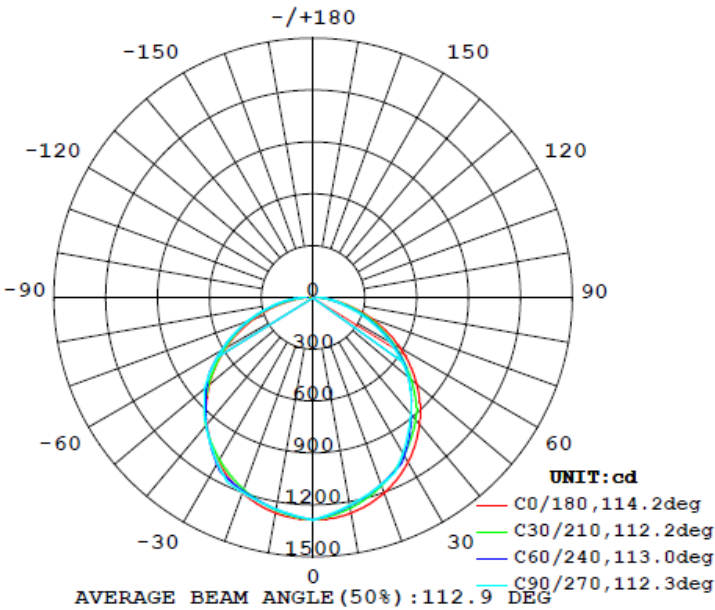

1x4 15W

Flux out: 1546 lm

Note: The Curves indicate the illuminated area and the average illumination when the luminaire is at different distance.

1x4 19W

Flux out: 1884 lm

Note: The Curves indicate the illuminated area and the average illumination when the luminaire is at different distance.

1x4 24W

Flux out: 2225 lm

Note: The Curves indicate the illuminated area and the average illumination when the luminaire is at different distance.

1x4 29W

Flux out: 2673 lm

Note: The Curves indicate the illuminated area and the average illumination when the luminaire is at different distance.

2x2 15W

Flux out: 1471 lm

Note: The Curves indicate the illuminated area and the average illumination when the luminaire is at different distance.

2x2 19W

Flux out: 1866 lm

Note: The Curves indicate the illuminated area and the average illumination when the luminaire is at different distance.

2x2 24W

Note: The Curves indicate the illuminated area and the average illumination when the luminaire is at different distance.

2x2 29W

Note: The Curves indicate the illuminated area and the average illumination when the luminaire is at different distance.