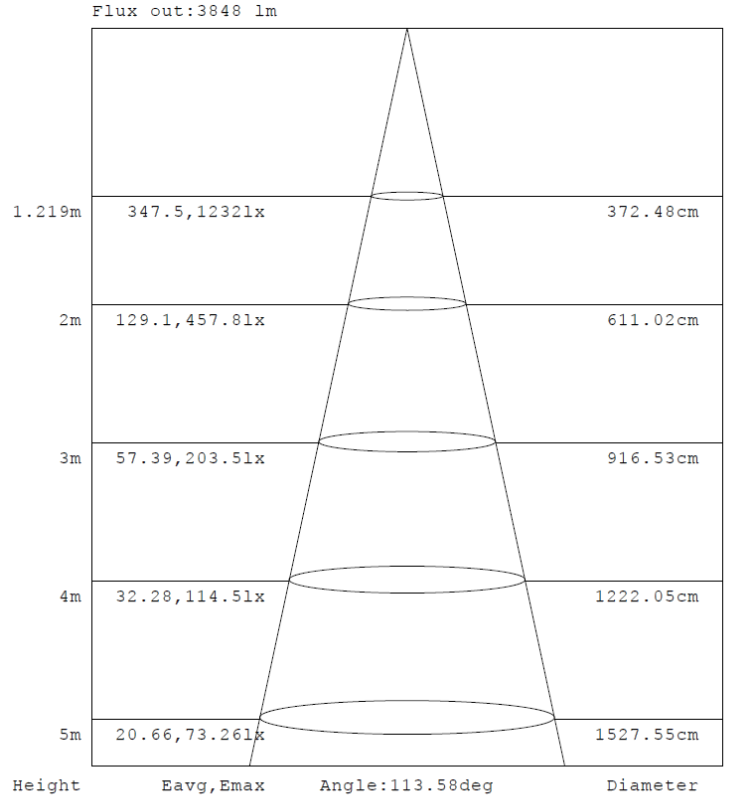

2x2 15W

Flux out: 1471 lm

Note: The Curves indicate the illuminated area and the average illumination when the luminaire is at different distance.

2x2 19W

Flux out: 1866 lm

Note: The Curves indicate the illuminated area and the average illumination when the luminaire is at different distance.

2x2 24W

Note: The Curves indicate the illuminated area and the average illumination when the luminaire is at different distance.

2x2 29W

Note: The Curves indicate the illuminated area and the average illumination when the luminaire is at different distance.

2x4 29W

Flux out: 2911 lm

Note: The Curves indicate the illuminated area and the average illumination when the luminaire is at different distance.

2x4 34W

Flux out: 3288 lm

Note: The Curves indicate the illuminated area and the average illumination when the luminaire is at different distance.

2x4 39W

Note: The Curves indicate the illuminated area and the average illumination when the luminaire is at different distance.

2x4 49W

Note: The Curves indicate the illuminated area and the average illumination when the luminaire is at different distance.