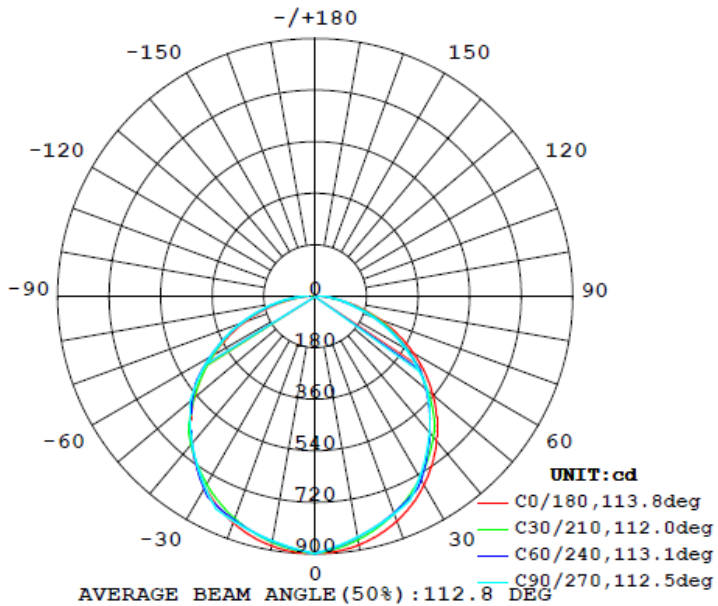

1x4 15W

Flux out: 1546 lm

Note: The Curves indicate the illuminated area and the average illumination when the luminaire is at different distance.

1x4 19W

Flux out: 1884 lm

Note: The Curves indicate the illuminated area and the average illumination when the luminaire is at different distance.

1x4 24W

Flux out: 2225 lm

Note: The Curves indicate the illuminated area and the average illumination when the luminaire is at different distance.

1x4 29W

Flux out: 2673 lm

Note: The Curves indicate the illuminated area and the average illumination when the luminaire is at different distance.

2x2 15W

Flux out: 1471 lm

Note: The Curves indicate the illuminated area and the average illumination when the luminaire is at different distance.

2x2 19W

Flux out: 1866 lm

Note: The Curves indicate the illuminated area and the average illumination when the luminaire is at different distance.

2x2 24W

Note: The Curves indicate the illuminated area and the average illumination when the luminaire is at different distance.

2x2 29W

Note: The Curves indicate the illuminated area and the average illumination when the luminaire is at different distance.